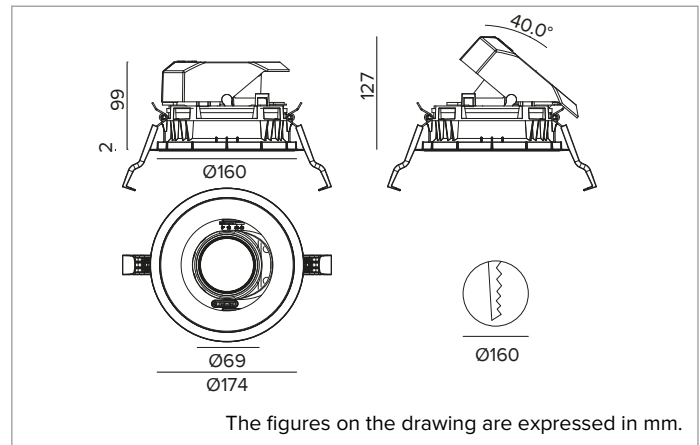

1T8598EL | CTEVO ARCHITECTURAL 160

Adjustable recessed LED projector in a trim version

		3000K	H(m)	D(m)	Emax(lx)	
		Ra90		33°		
		Fixture Power	34W	1	0.59	9150
		Source Flux	4211lm	2	1.18	2288
		Fixture Flux	3104lm	3	1.77	1017
		Efficacy	91lm/W	4	2.36	572
TS1278	Imax=2173cd/klm	Imax	9150cd	5	2.95	366

Optic: REFLECTOR

Beam angles: FL (33°)

Optical efficiency: 74%

Fixture flux: 3104lm

Luminous efficacy: 91lm/W

Photobiological safety: Compliant with RG1 low risk group

MECHANICAL CHARACTERISTICS

Die-cast white painted anodised aluminium body and dissipator. White colour cover. The optical unit can be adjusted up to 40° on the vertical plane with a mechanical beam locking system and a graduated scale, and 358° on the horizontal plane. Trim version with an integrated white ring.

Colour and finish: Plaster white

Weight: 1.05Kg

Version: TRIM

Degree of protection: IP20 for recessed part

Degree of protection: IP40 for exposed part

ELECTRICAL CHARACTERISTICS

Integrated electronic ON-OFF driver.